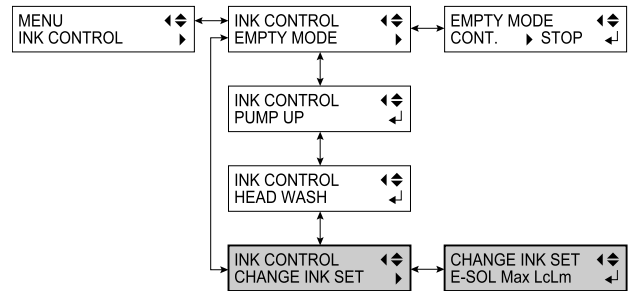

Added Menu Items (SC-545EX)

The new setting items described in the User's Manual have been added to the SC-545EX.

SELECT INK TYPE Item

In addition to the existing "ECO-SOL INK" item, selection of "ECO-SOL MAX" is also possible.

E-SOL Max LcLm

This is the ECO-SOL MAX 6-color mode (cyan, magenta, yellow, black, light cyan, and light magenta).

ECO-SOL LcLm

This is the ECO-SOL INK 6-color mode (cyan, magenta, yellow, black, light cyan, and light magenta).

INK CONTROL Menu Item

[CHANGE INK SET] has been added. It is now possible to change from a state of being filled with conventional "ECO-SOL INK" to "ECO-SOL MAX" ink.

E-SOL Max LcLm

This changes the ink to the ECO-SOL MAX 6-color mode (cyan, magenta, yellow, black, light cyan, and light magenta).