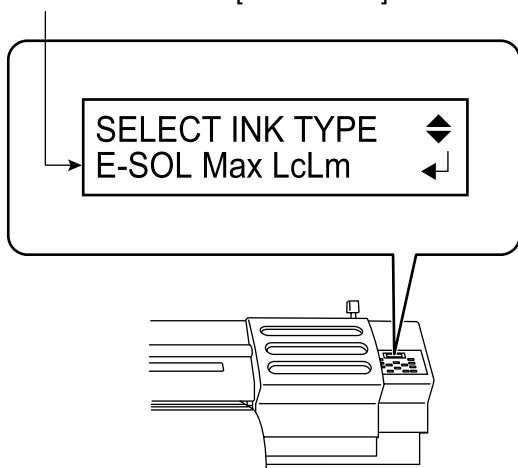

Important Notes to ECO-SOL MAX Users

Filling with Ink for the First Time

When filling with ink for the first time after purchase, select ECO-SOL MAX as the ink type. For other operations, follow the instructions in the User's Manual. Use cleaning cartridges intended for ECO-SOL INK.

Important!

> Selection of an incorrect ink type may reduce printing quality. Select it with care.

Be sure to select [E-SOL Max].

- ① Use   to select the ink type.
- ② Press to enable the selection.

Ink	Model name	Colors	SELECT INK TYPE setting
ECO-SOL MAX	SC-545EX	6-color (cyan, magenta, yellow, black, light cyan, and light magenta)	SELECT INK TYPE ◆ E-SOL Max LcLm ↵
	SC-545EXW	5-color (*) (cyan, magenta, yellow, black, and white)	SELECT INK TYPE ◆ E-SOL Max KCMYWW ↵

*White ink remains unchanged as the conventional ECO-SOL INK type.

Usage and Handling of ECO-SOL MAX Ink

Other operations and methods of usage and handling are identical to those for ECO-SOL INK. Follow the instructions in the User's Manual.