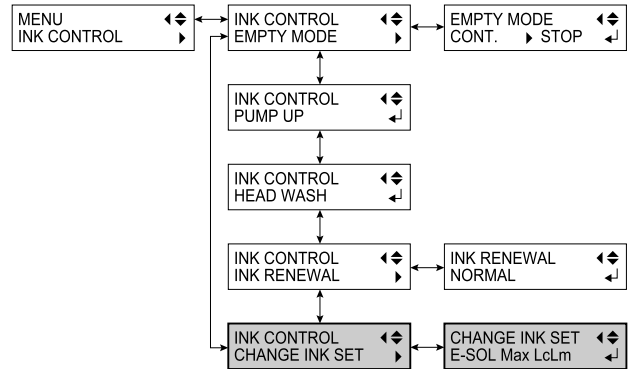

Added Menu Items (SC-545EXW)

The new setting items described in the User's Manual have been added to the SC-545EXW.

SELECT INKTYPE Item

In addition to the existing "ECO-SOL INK" item, selection of "ECO-SOL MAX" is also possible.

SELECT INK TYPE ◀▶
E-SOL Max KCMYWW ◀▶

E-SOL Max KCMYWW

This is the ECO-SOL MAX 5-color mode (cyan, magenta, yellow, black, and white). Note, however, that the white ink remains unchanged as the conventional ECO-SOL INK type.

ECO-SOL KCMYWW

This is the ECO-SOL INK 5-color mode (cyan, magenta, yellow, black, and white).

INK CONTROL Menu Item

[CHANGE INK SET] has been added. It is now possible to change from a state of being filled with conventional "ECO-SOL INK" to "ECO-SOL MAX" ink.